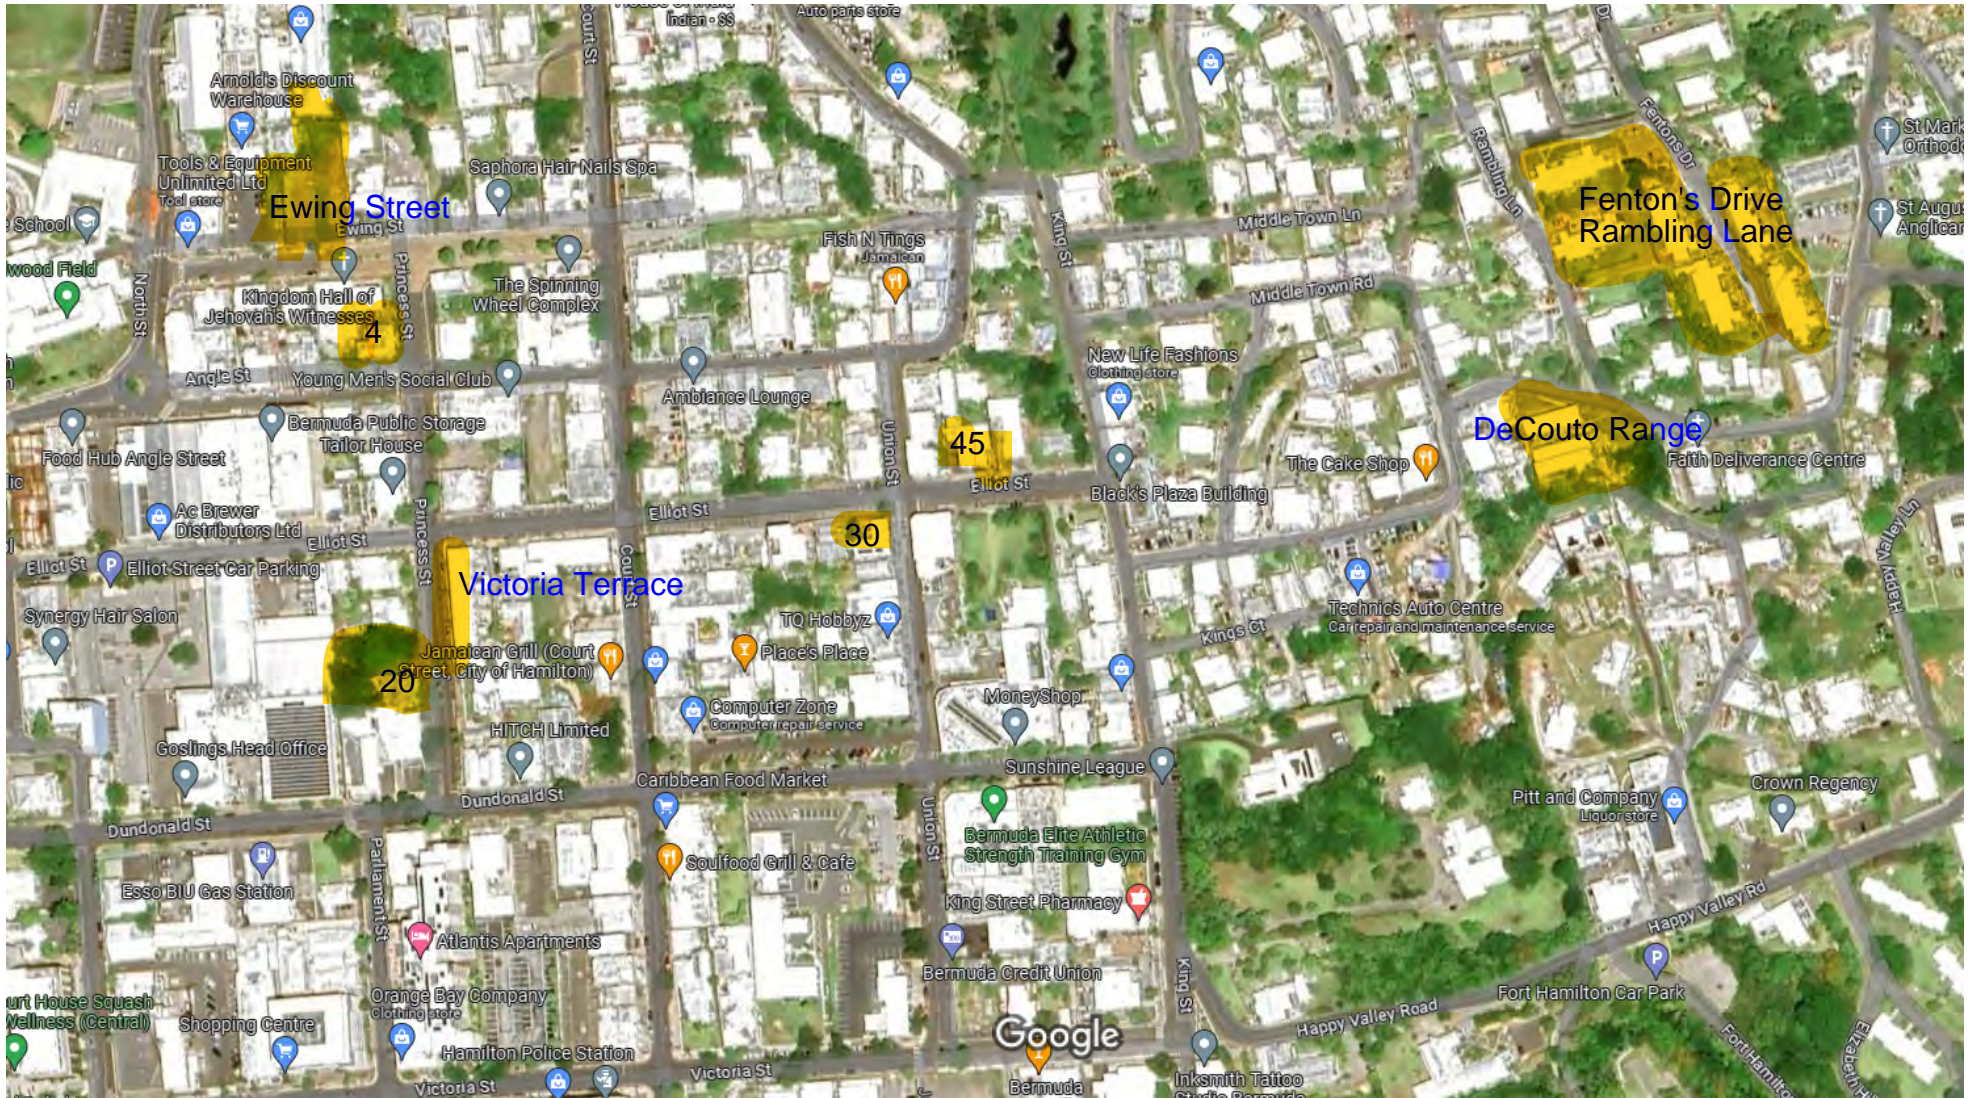

Bermuda Housing Corporation  
Landscaping Areas

<b>Section Eight</b>				
Property Number	Property Description	Monthly Cost	Bi-Monthly Cost	Yearly Cost
6001000	Victoria Terraces, 13 - 27 Princess Street, Hamilton			
6009000	DeCouto Range, 19 Tribe Road 1, Pembroke			
6009000	DeCouto Range, 24 Curving Avenue, Pembroke			
6011000	45 Elliott Street, Pembroke			
6012000	9, 11, 14, 16 & 18 Fenton's Drive, 17 Rambling Lane, Pembroke			
6018000	4 & 8 Field View Lane, Pembroke			
9999999	13 Ewing Street, Hamilton			
P605000	#4 Princess Street, Hamilton			
T602000	Franklin Cott, 30 Union St, Hamilton			

Victoria Terraces, DeCouto Range, 45 Elliott St, Fenton's Drive, Rambling Lane, Ewing Street, Princess Street, Franklin

Map data ©2023, Map data ©2023 50 m