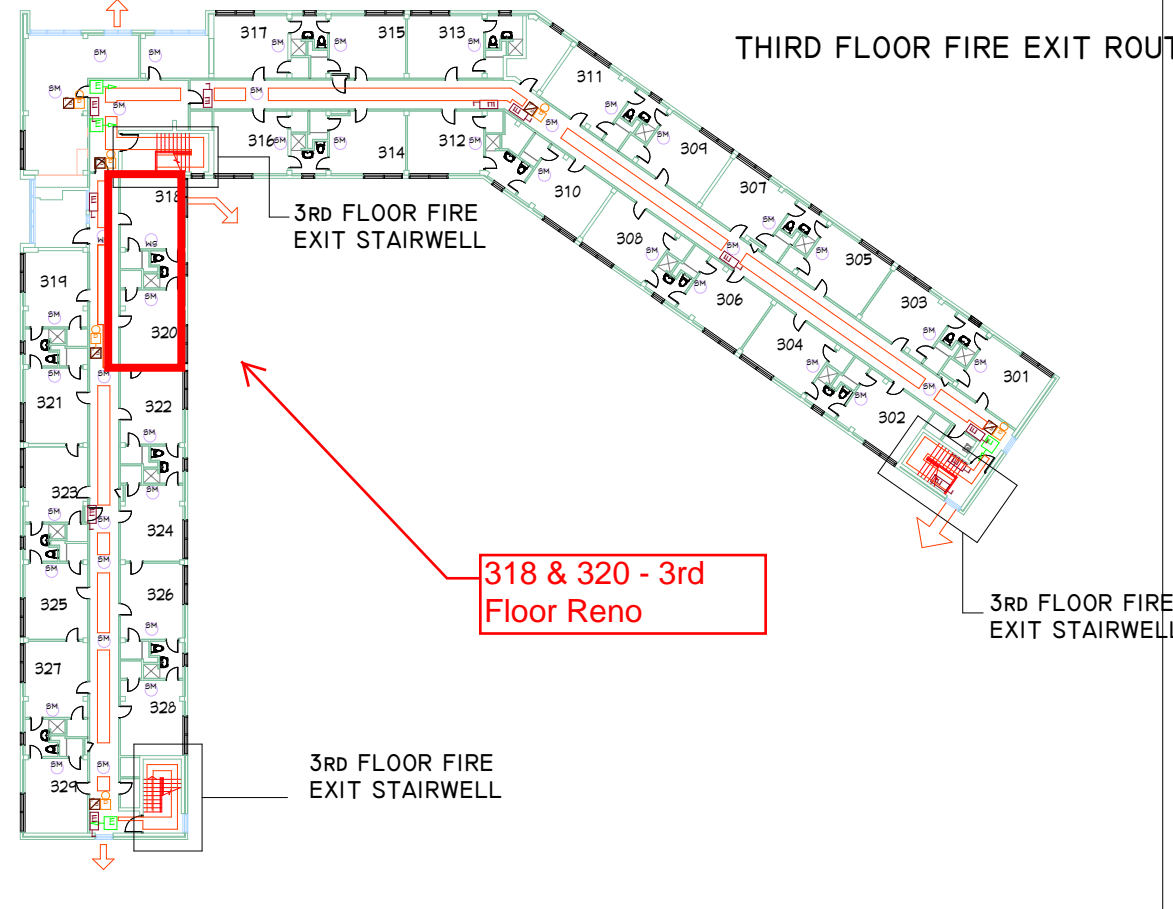

THIRD FLOOR FIRE EXIT ROUTES

**3rd FLOOR FIRE SAFETY PLAN 75 SOUTHSIDE ROAD ST. GEORGES**

-  FIRE ALARM PULL STATION
-  FIRE BELL
-  DIRECTIONAL FIRE EXIT
-  SMOKE DETECTOR
-  PORTABLE FIRE EXTINGUISHER
-  FIRE EXIT
-  FIRE ROUTE