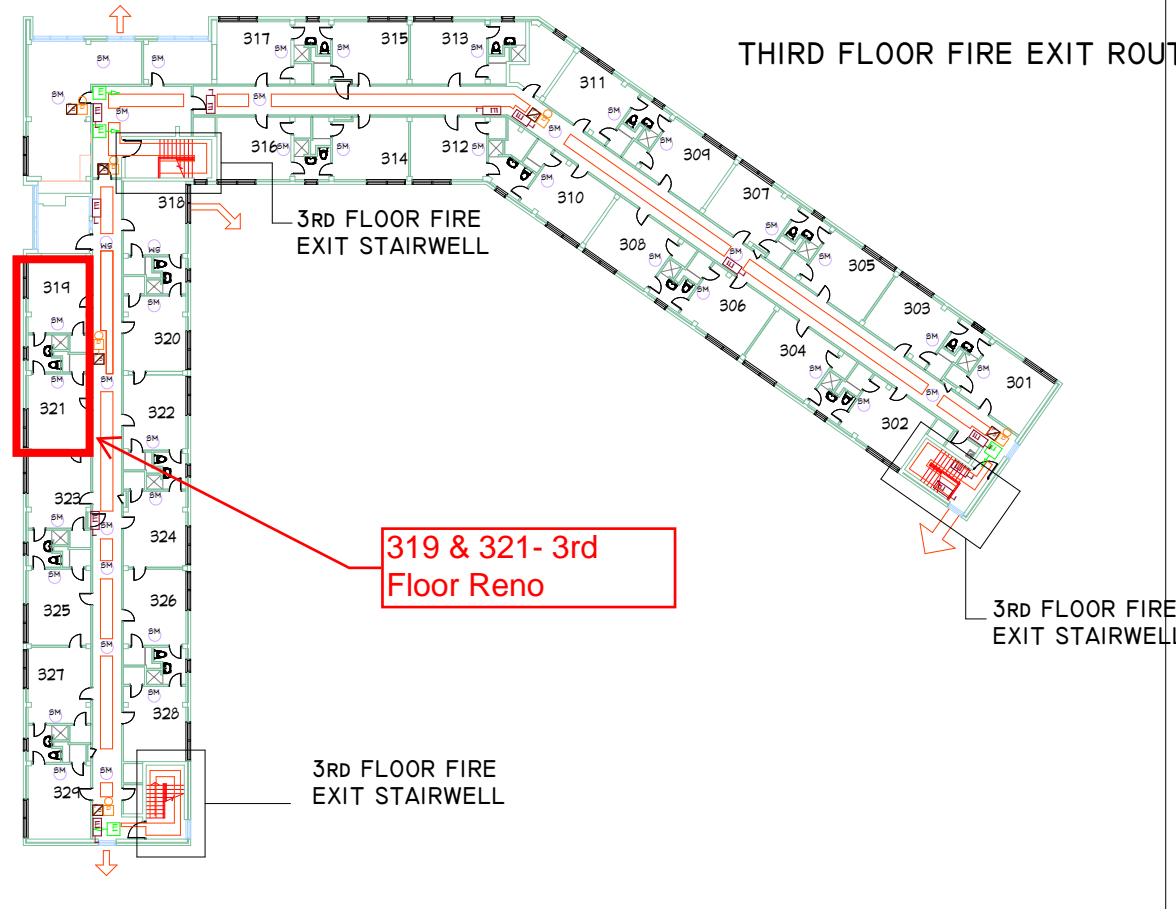

THIRD FLOOR FIRE EXIT ROUTES

**3rd FLOOR FIRE SAFETY PLAN 75 SOUTHSIDE ROAD ST. GEORGES**

-  FIRE ALARM PULL STATION
-  FIRE BELL
-  DIRECTIONAL FIRE EXIT
-  SMOKE DETECTOR
-  PORTABLE FIRE EXTINGUISHER
-  FIRE EXIT
-  FIRE ROUTE