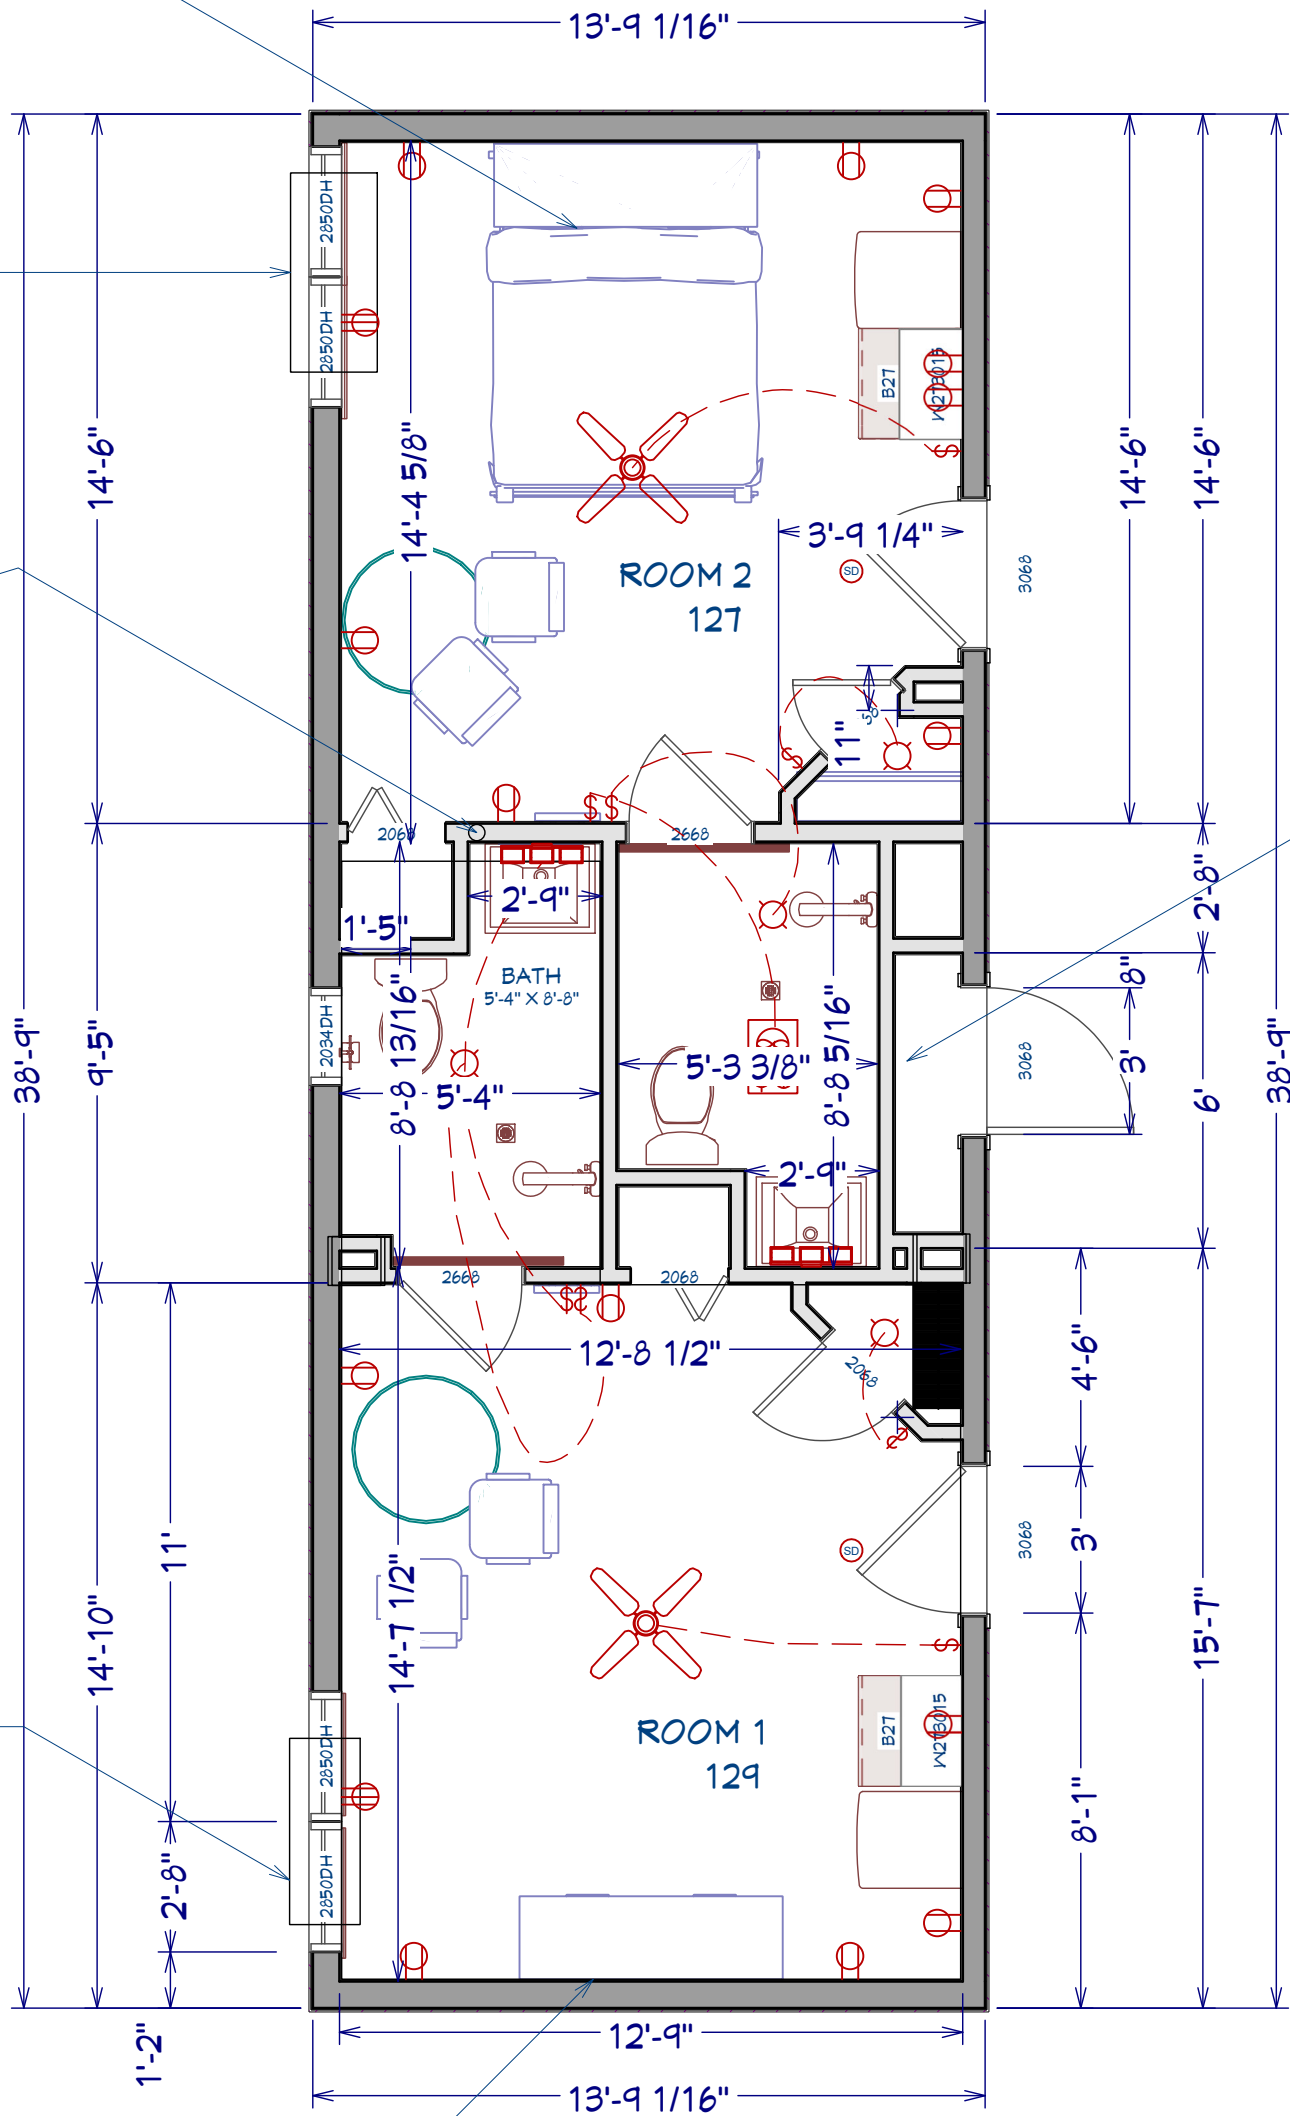

Murphy Bed  
"Queen" Size with  
Cabinets

FIRST FLOOR ONLY  
127 & 129

PTAC unit install  
use Steel plate to  
create header for  
openings

4" Soil  
from above  
floors

PTAC unit install  
use Steel plate to  
create header for  
openings

Murphy Bed  
"Queen" Size with  
Cabinets

Plumbing chas

Apartment size  
Refrigerator